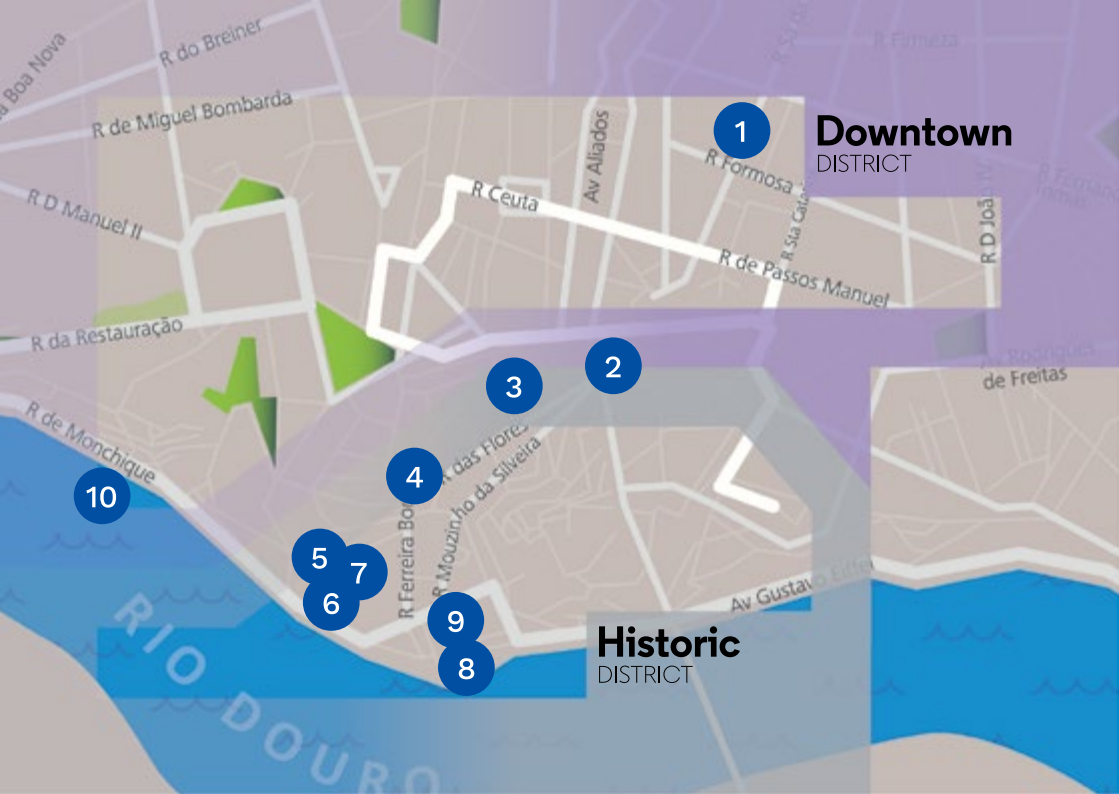

ACCESSIBLE PORTO

EN

ITINERARY

DOWNTOWN DISTRICT

HISTORIC DISTRICT

BOAVISTA DISTRICT

Porto.

[Listen to the audio and check the accessibility conditions here](#)

Downtown DISTRICT

Historic DISTRICT

MAP

- 01 Bolhão Market
- 02 São Bento Station
- 03 Flore
- 04 MMIPO Church and Museum of Misericórdia
- 05 Puppet Museum
- 06 Stock Exchange Palace

- 07** São Francisco Church
- 08** Ribeira Square
- 09** MBdP Casa do Infante
- 10** Museum of Transport and Communications
- 11** Tram Museum

Visit Porto.