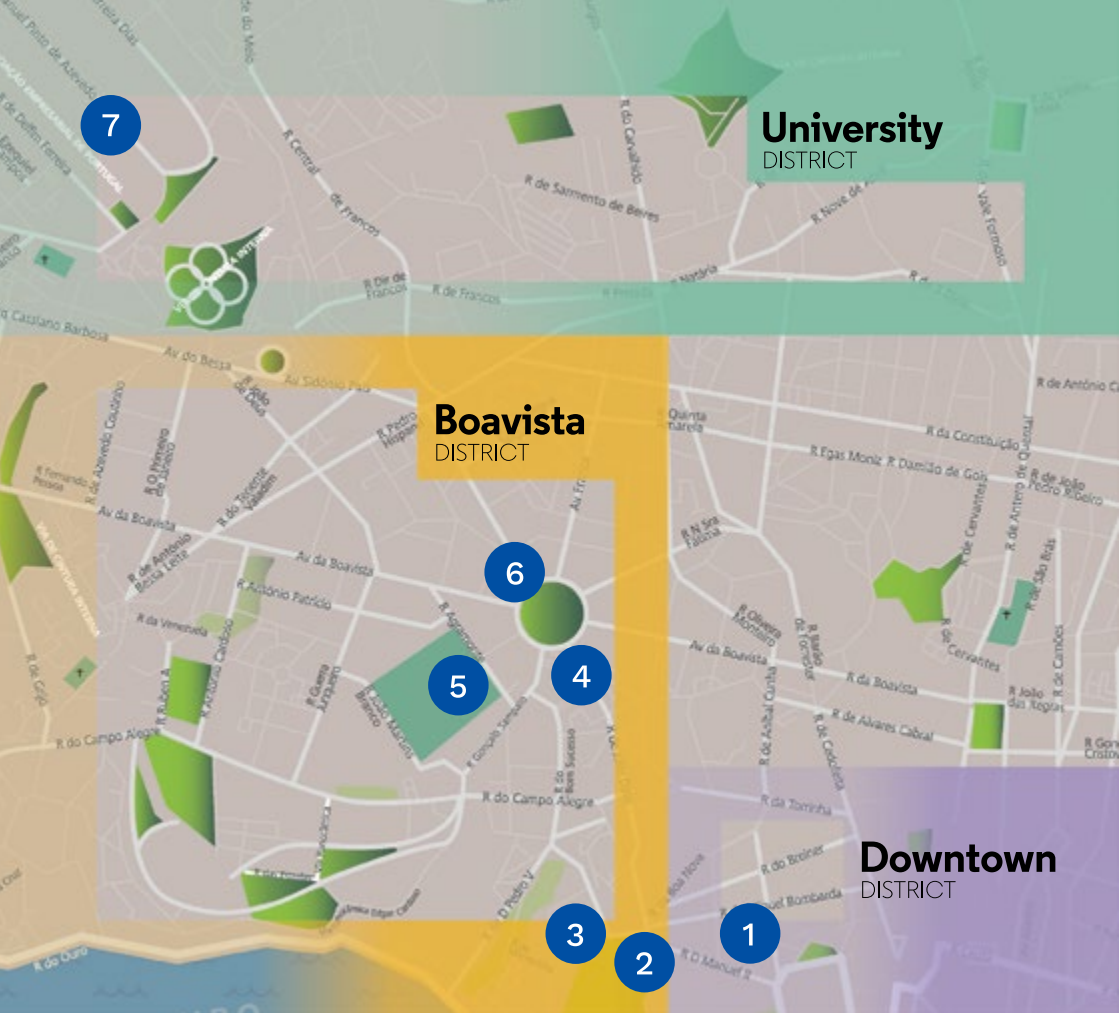

ACCESSIBLE PORTO

EN

ITINERARY

DOWNTOWN DISTRICT

BOAVISTA DISTRICT

UNIVERSITY DISTRICT

ATLANTIC DISTRICT

Porto.

[Listen to the audio and check the accessibility conditions here](#)

University
DISTRICT

Boavista
DISTRICT

Downtown
DISTRICT

MAP

- 01 Soares dos Reis National Museum
- 02 Palácio de Cristal Garden
- 03 MBdP Romântico Museum
- 04 Bom Sucesso Market
- 05 Agramonte Cemetery
- 06 Casa da Música
- 07 Pharmacy Museum

**OFFICIAL TOURIST
INFORMATION OFFICE**

Ipóint Trindade

Estação da Trindade | 4000-124 Porto

Sé

Calçada D Pedro Pitões,
Torre Medieval 15 | 4050-269 Porto

TOURIST POLICE STATION

Praça de Pedro Nunes 16 | 4050-466 Porto
T +351 222 092 006

Visit Porto.